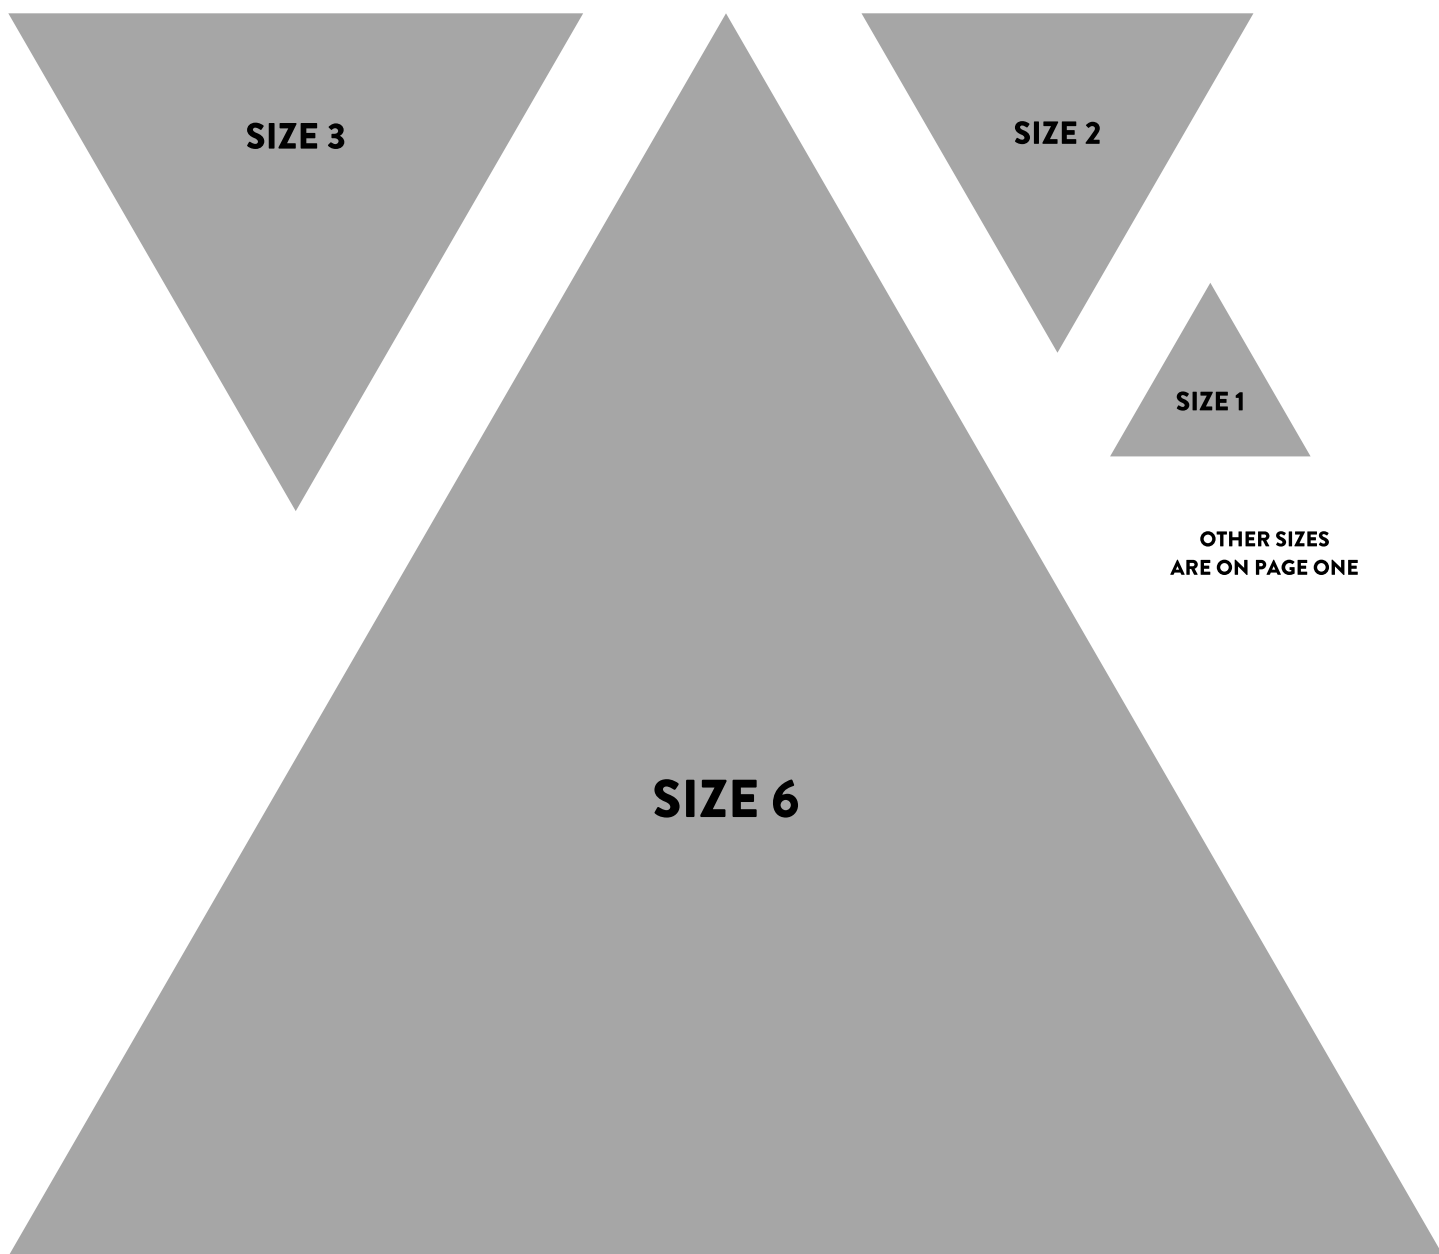

TRIANGLE TEMPLATES TO MAKE JEWISH STARS

Trace two triangles of the same size; cut them both out; then join them together with one triangle pointing up and the other triangle pointing down -- voila, you have a Jewish star!

OTHER SIZES
ARE ON PAGE ONE