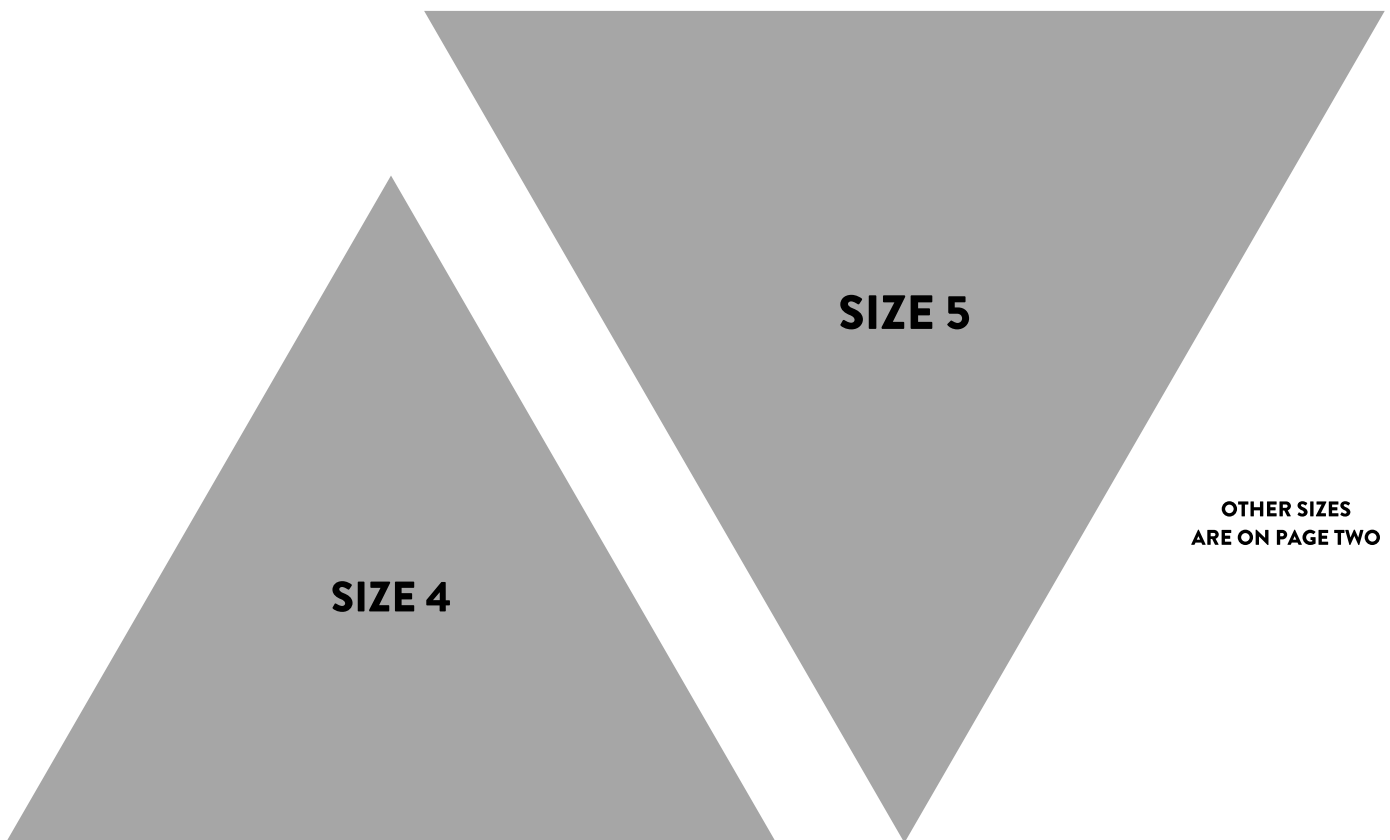

TRIANGLE TEMPLATES TO MAKE JEWISH STARS

Trace two triangles of the same size; cut them both out; then join them together with one triangle pointing up and the other triangle pointing down -- voila, you have a Jewish star!

OTHER SIZES
ARE ON PAGE ONE